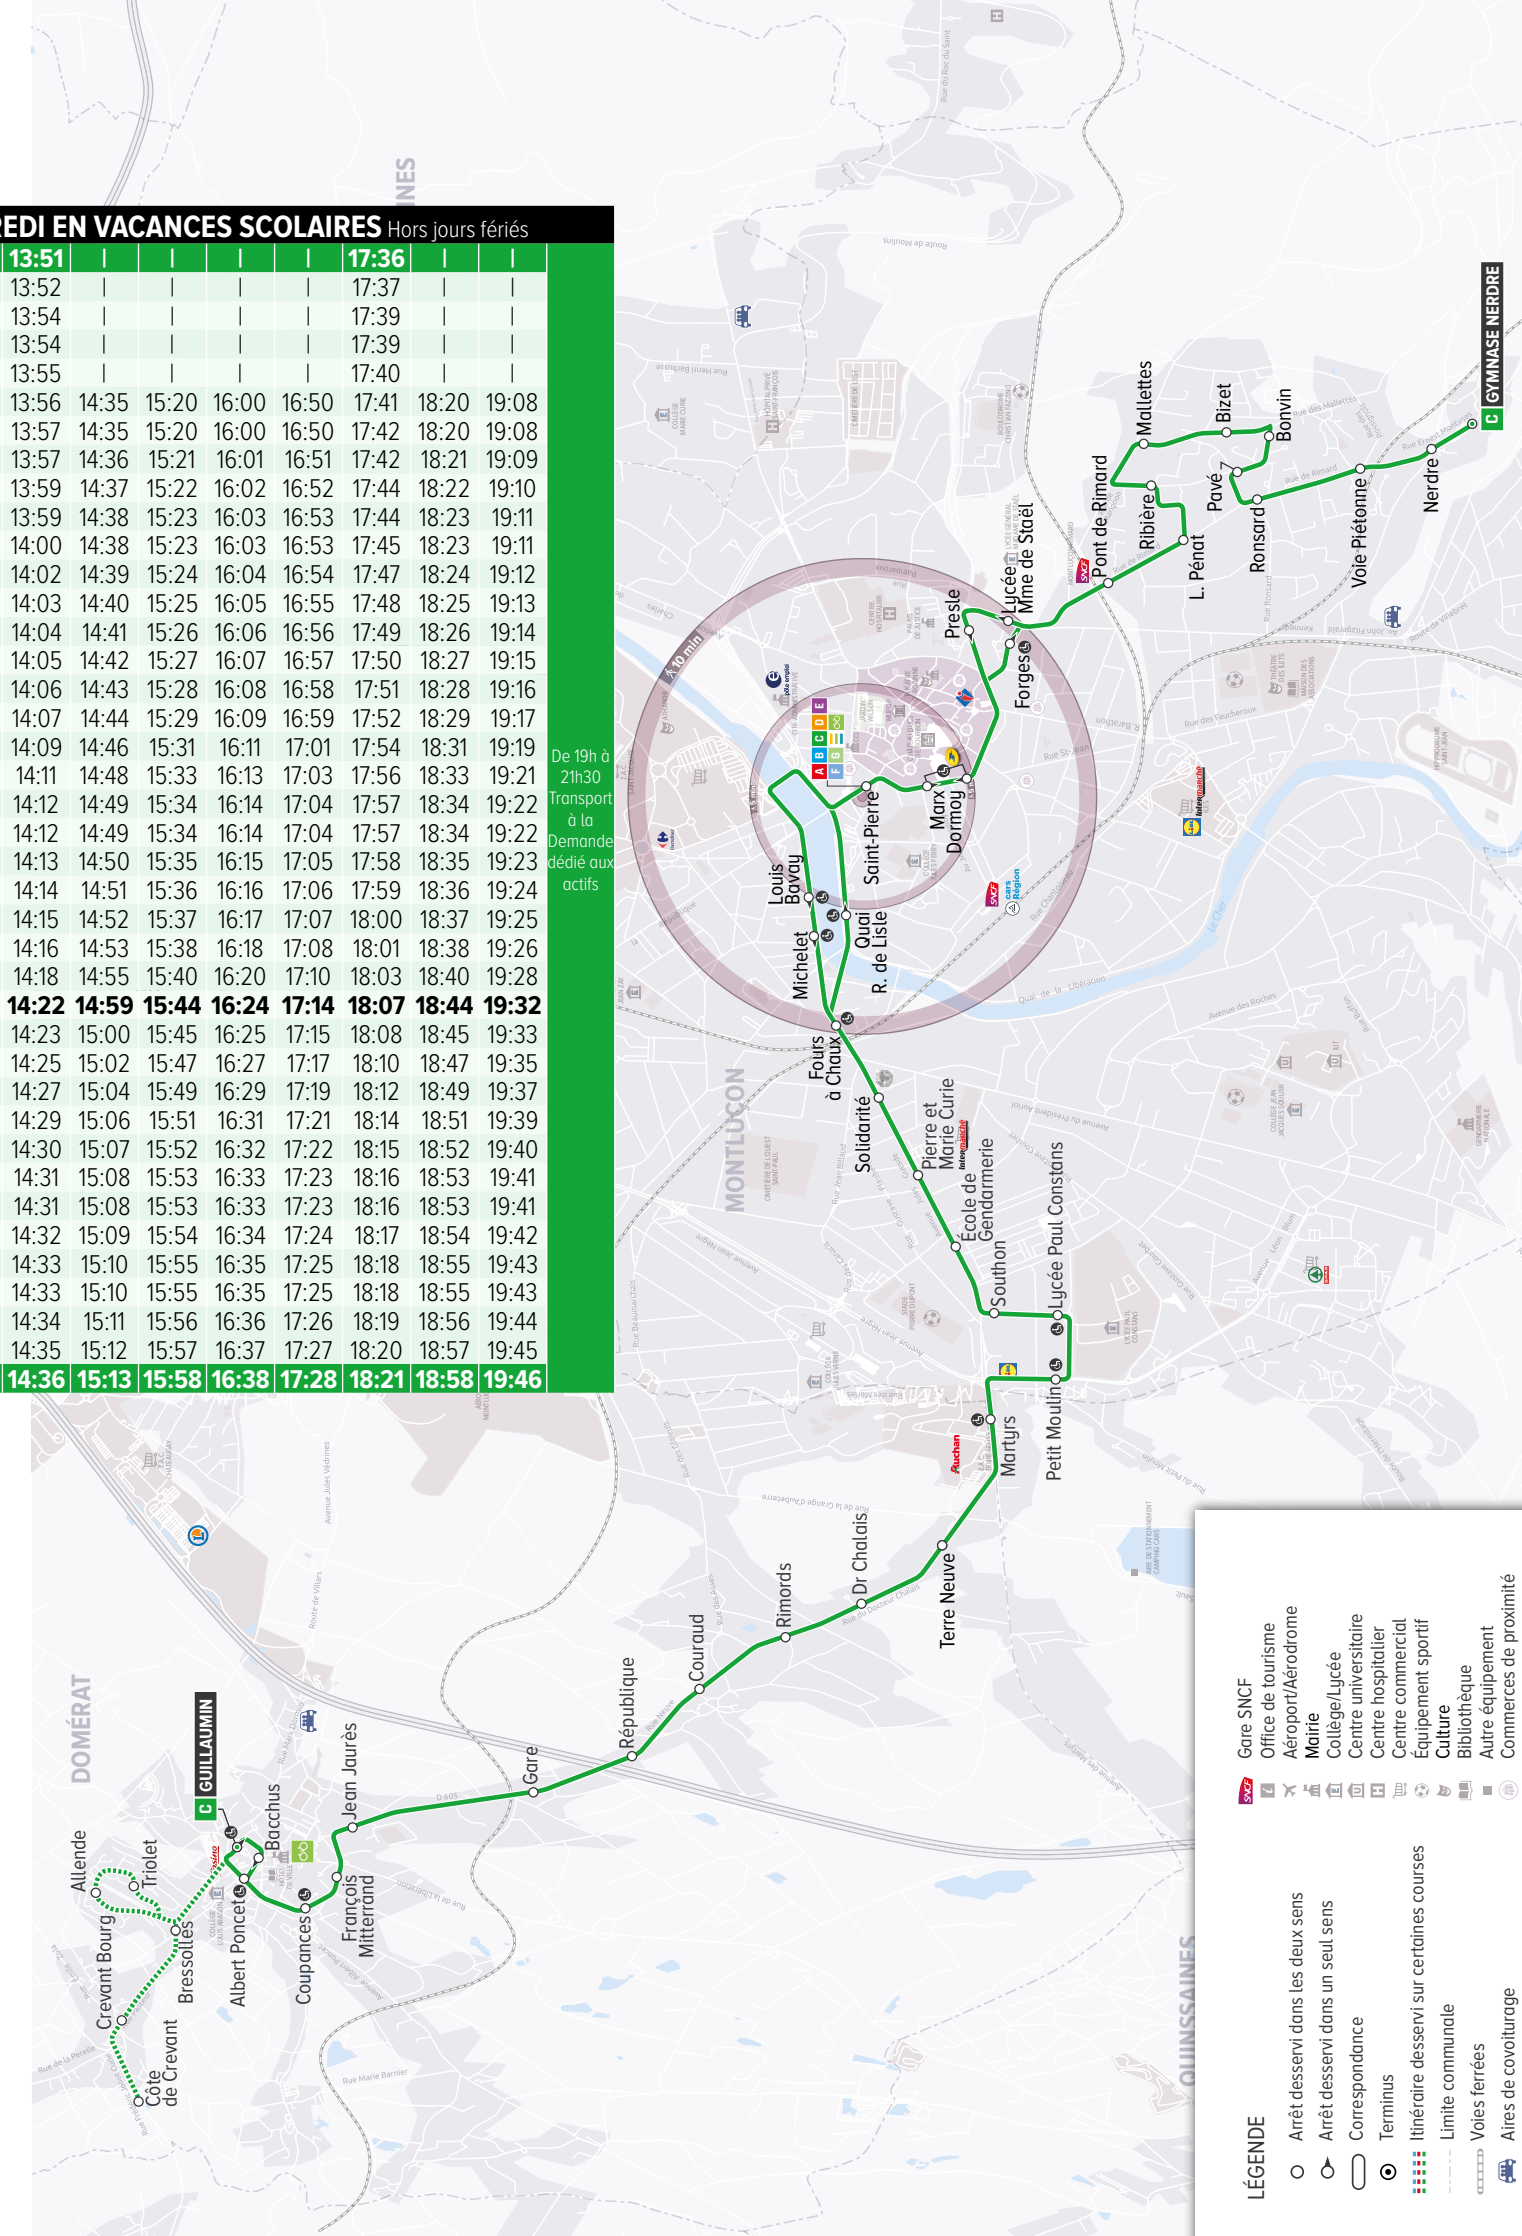

DU LUNDI AU VENDREDI EN PÉRIODE SCOLAIRE Hors jours fériés

SAMEDI TOUTE L'ANNÉE + DU LUNDI AU VENDREDI EN VACANCES SCOLAIRES Hors jours fériés

Table of departure times for the school period (Monday to Friday). Columns represent departure times from 6:45 to 19:36. Rows list various locations from Côte de Crevant to Gymnase Nerdre.

Table of departure times for the weekend and school holidays (Saturday and Monday to Friday). Columns represent departure times from 6:58 to 19:46. Rows list various locations from Côte de Crevant to Gymnase Nerdre.

Vacances scolaires
Toussaint : 19/10/24 au 04/11/24
Noël : 21/12/24 au 06/01/25
Hiver : 22/02/25 au 10/03/25
Printemps : 19/04/25 au 05/05/25
Été : 05/07/25 au 31/08/25

PENSEZ-Y ! Location vélos à assistance électrique dans de nombreuses mairies du territoire. CVÉLO logo.

LEGENDE
Gare SNCF
Office de tourisme
Aéroport/Aérodrome
Mairie
Collège/Lycée
Centre hospitalier
Centre commercial
Équipement sportif
Culture
Bibliothèque
Autre équipement
Commerces de proximité
Anêt desservi dans les deux sens
Anêt desservi dans un seul sens
Correspondance
Terminus
Itinéraire desservi sur certaines courses
Limite communale
Voies ferrées
Aires de covoiturage